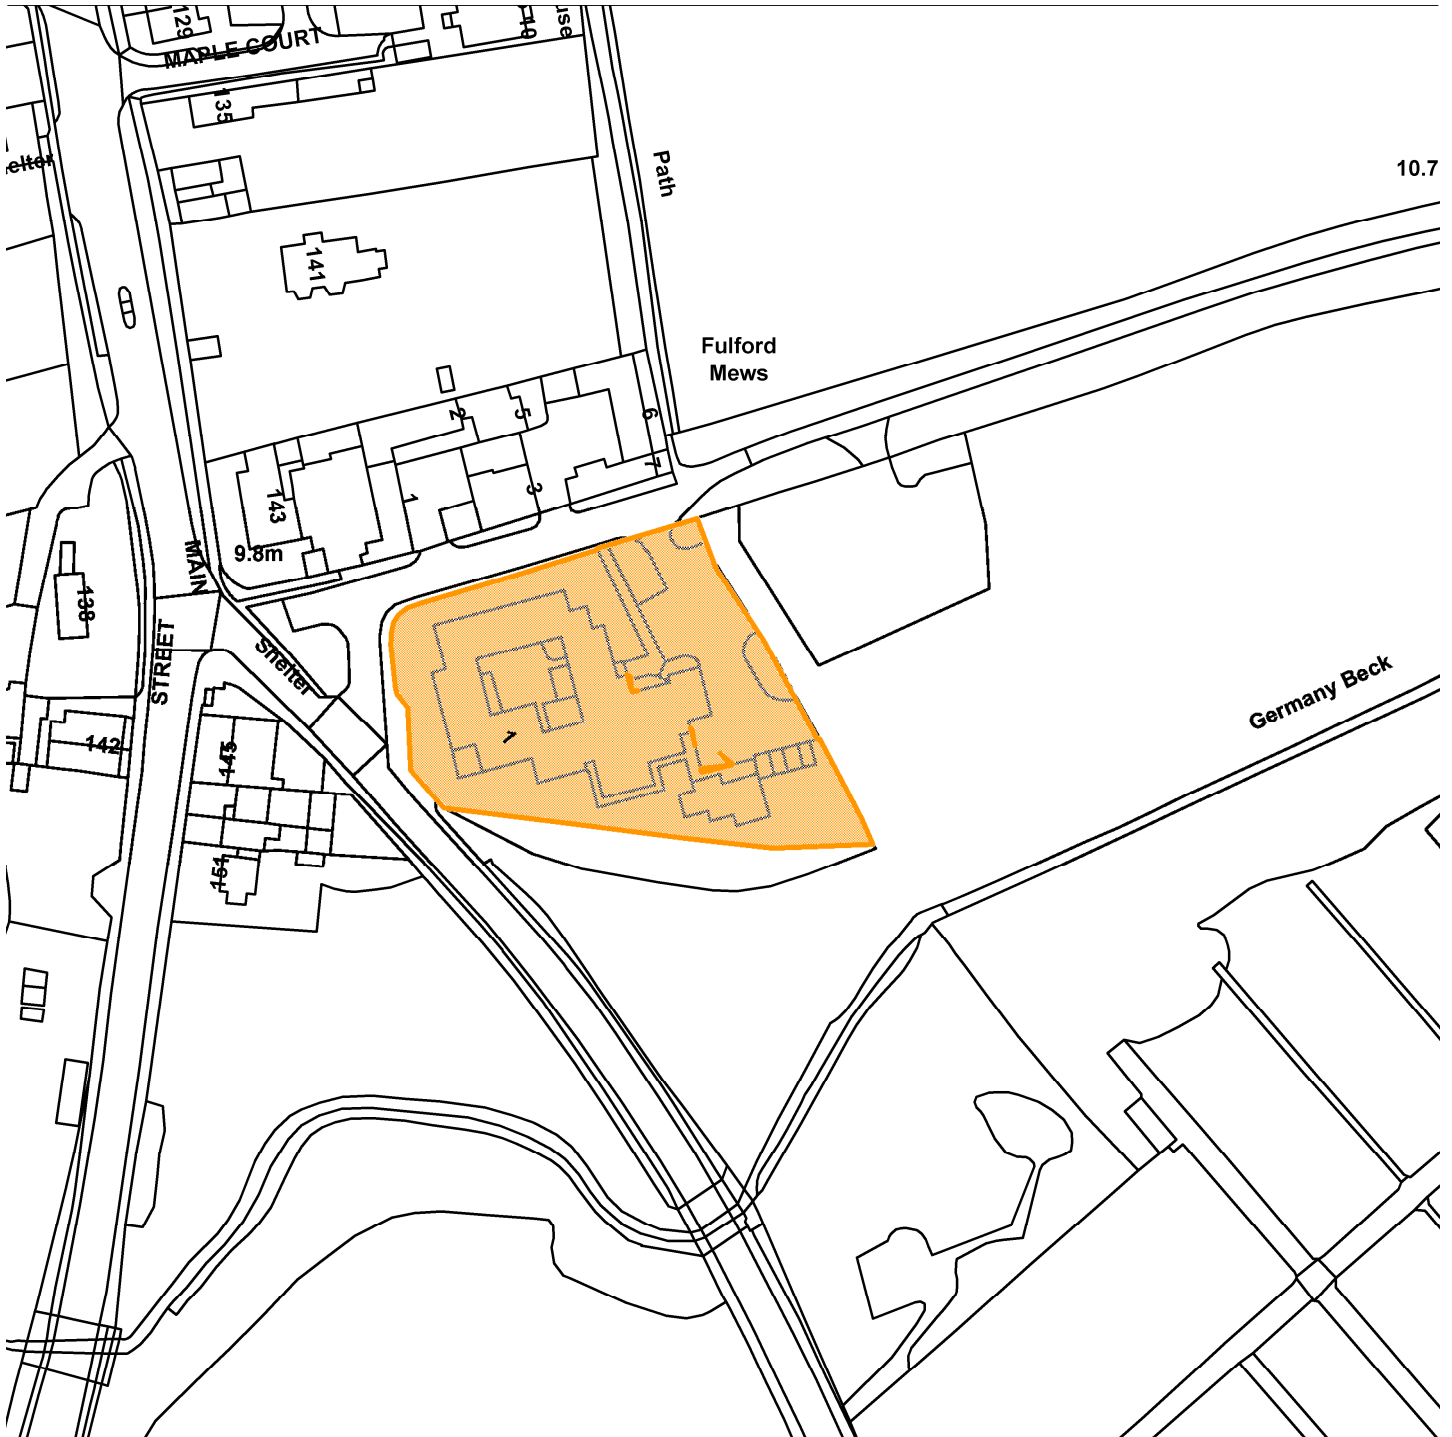

17/01969/FULM

Site Of Former Fordlands House, 1 Fordlands Road

Scale : 1:1421

Reproduced from the Ordnance Survey map with the permission of the Controller of Her Majesty's Stationery Office © Crown Copyright 2000.

Unauthorised reproduction infringes Crown Copyright and may lead to prosecution or civil proceedings.

Organisation	Not Set
Department	Not Set
Comments	Site Plan
Date	08 November 2017
SLA Number	Not Set